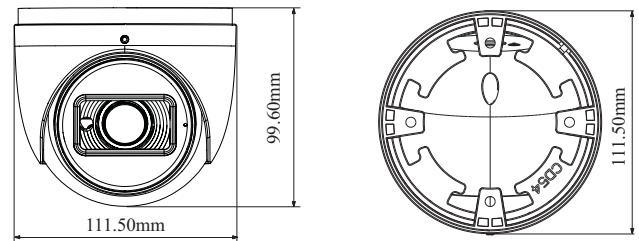

IR Distance	30~50m
Protection Grade	IP 67
PoE	Yes (IEEE802.3af)
Others	
Power Supply	DC12V/PoE
Power Consumption	< 8W
Storage Conditions	- 30 °C ~ 65 °C (-22°F~149°F), Humidity: less than 95 % (non-condensing)
Operating Conditions	- 30 °C ~ 60 °C (-22°F~140°F), Humidity: less than 95 % (non-condensing)
Dimensions (mm)	Φ 111.5 × 99.6
Weight (net)	Approx. 0.661KG
Installation	Ceiling mounting; Wall mounting
Certificate	CE, FCC
Environmental Protection	Complies with Directive EU RoHS, WEEE(2012/19/EU) , directive 94/62/EC and REACH(EC1907/2006)

DIMENSIONS