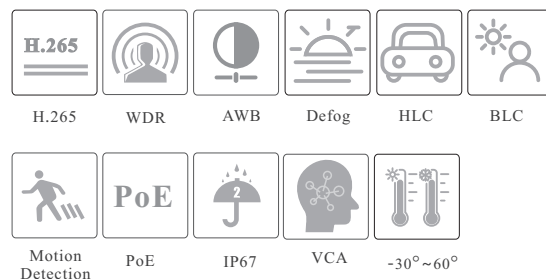

en.tvt.net.cn

For more information, please visit our website

Shenzhen TVT DIGITAL TECHNOLOGY CO., LTD.

Address: 23rd Floor, Block B4, Building NO.9, Shenzhen Bay
Eco-Technology Park, Nanshan District, Shenzhen, Guangdong
Province, P.R.China

Tel: +86-755-36995888

Web site: <http://en.tvt.net.cn>

Fax: +86-755-33104777

E-mail: overseas@tvt.net.cn